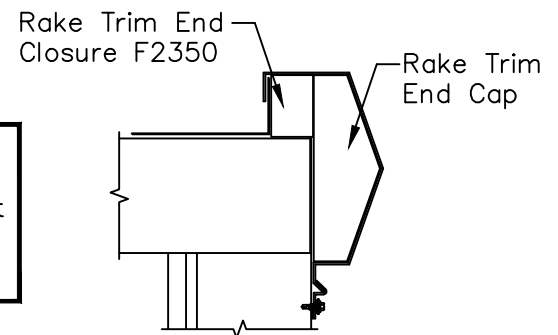

BattenLok HS / SuperLok - Standard and Standard Large

Low Eave Rake Corner with Flat Eave Trim - 1 1/4" Wall Panel

Page
WBL05004

Date
Dec '12

Rev.
03

Rake Trim End Cap Installation

Finish
(On Module)

Note: Install Rake Trim End Caps and F2350 Closure with Tube Sealant and (9) Fastener #14 1/8" ϕ x 3/16" Pop Rivets

Section A-A

Finish
(Off Module)