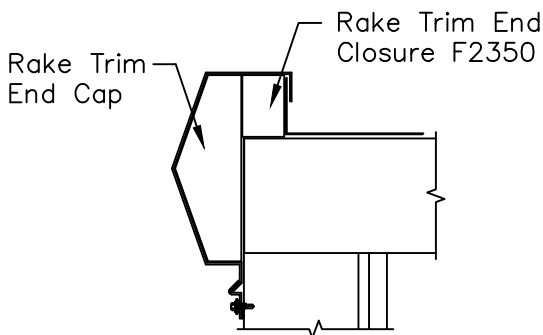

BattenLok HS / SuperLok - Standard and Standard Large

Low Eave Rake Corner with Flat Eave Trim - 1 1/4" Wall Panel

Page
WBL05004

Date
Dec '12

Rev.
03

Rake Trim End Cap Installation

Finish
(On Module)

Note: Install Rake Trim End Caps and F2350 Closure with Tube Sealant and (9) Fastener #14 1/8" ϕ x 3/16" Pop Rivets

Section A-A

Finish
(Off Module)