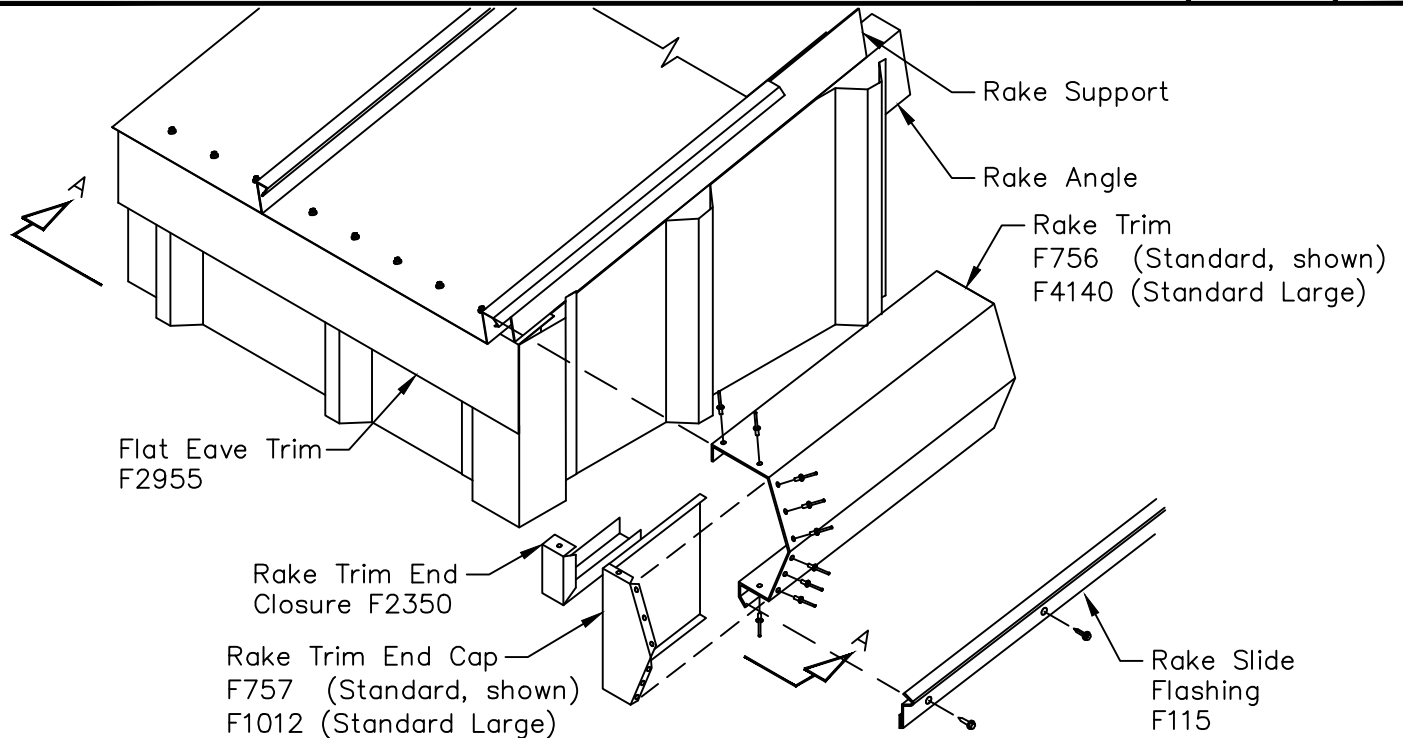

BattenLok HS / SuperLok - Standard and Standard Large

Low Eave Rake Corner with Flat Eave Trim - 1 1/4" Wall Panel

Page
WBL05004

Date
Dec '12

Rev.
03

Rake Trim End Cap Installation

Finish
(On Module)

Note: Install Rake Trim End Caps and F2350 Closure with Tube Sealant and (9) Fastener #14 1/8" ϕ x 3/16" Pop Rivets

Section A-A

Finish
(Off Module)