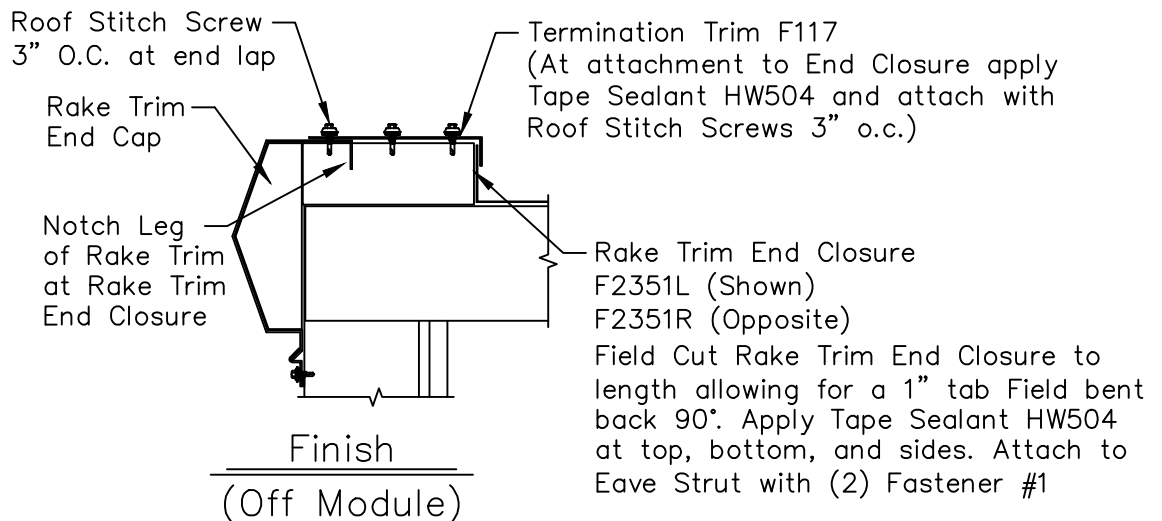

BattenLok HS / SuperLok - Standard and Standard Large

Low Eave Rake Corner with Flat Eave Trim - 1 1/4" Wall Panel

Page
WBL05004

Date
Dec '12

Rev.
03

Rake Trim End Cap Installation

Finish
(On Module)

Note: Install Rake Trim End Caps and F2350 Closure with Tube Sealant and (9) Fastener #14 1/8" ϕ x 3/16" Pop Rivets

Section A-A

Finish
(Off Module)